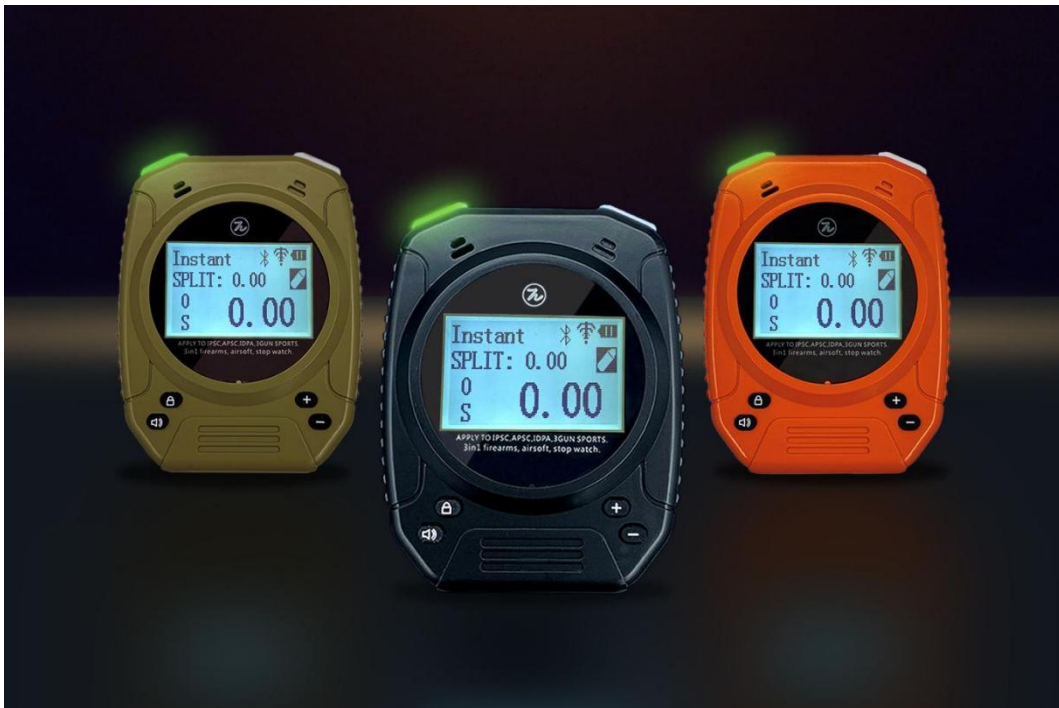

SPECIAL PIE

M1A2-F Firearm Shot Timer

1. PROFILE

A shot timer is a device that gives an audible start signal, responds to the sound of the gun shots and records the time that they occur.

M1A2 shot timer is suitable for military and police shooting training, and IPSC, IDPA, 3GUNS and hunting sports.

2. FUNCTIONS

Three in One function, It is not only a firearm shot timer and a stopwatch, and can also be used for countdown.

2.1 Firearm Shot Timer

2.2 Stopwatch

2.3 Countdown

It is often used in walkthrough of stages before competition and the limited time event of shooting competition. The longest countdown time is 600 seconds.

3. FEATURES

3.1 Silicon buttons with working status indicator light.

The indicator light will guide user the next operation, visually see the working status of the device. Easier for shooters to operate.

3.2 Automatic backlight screen.

After registering the gunshot, the screen will light automatically.

This makes the data showing on screen clear to read and suitable for outdoor use under strong light conditions.