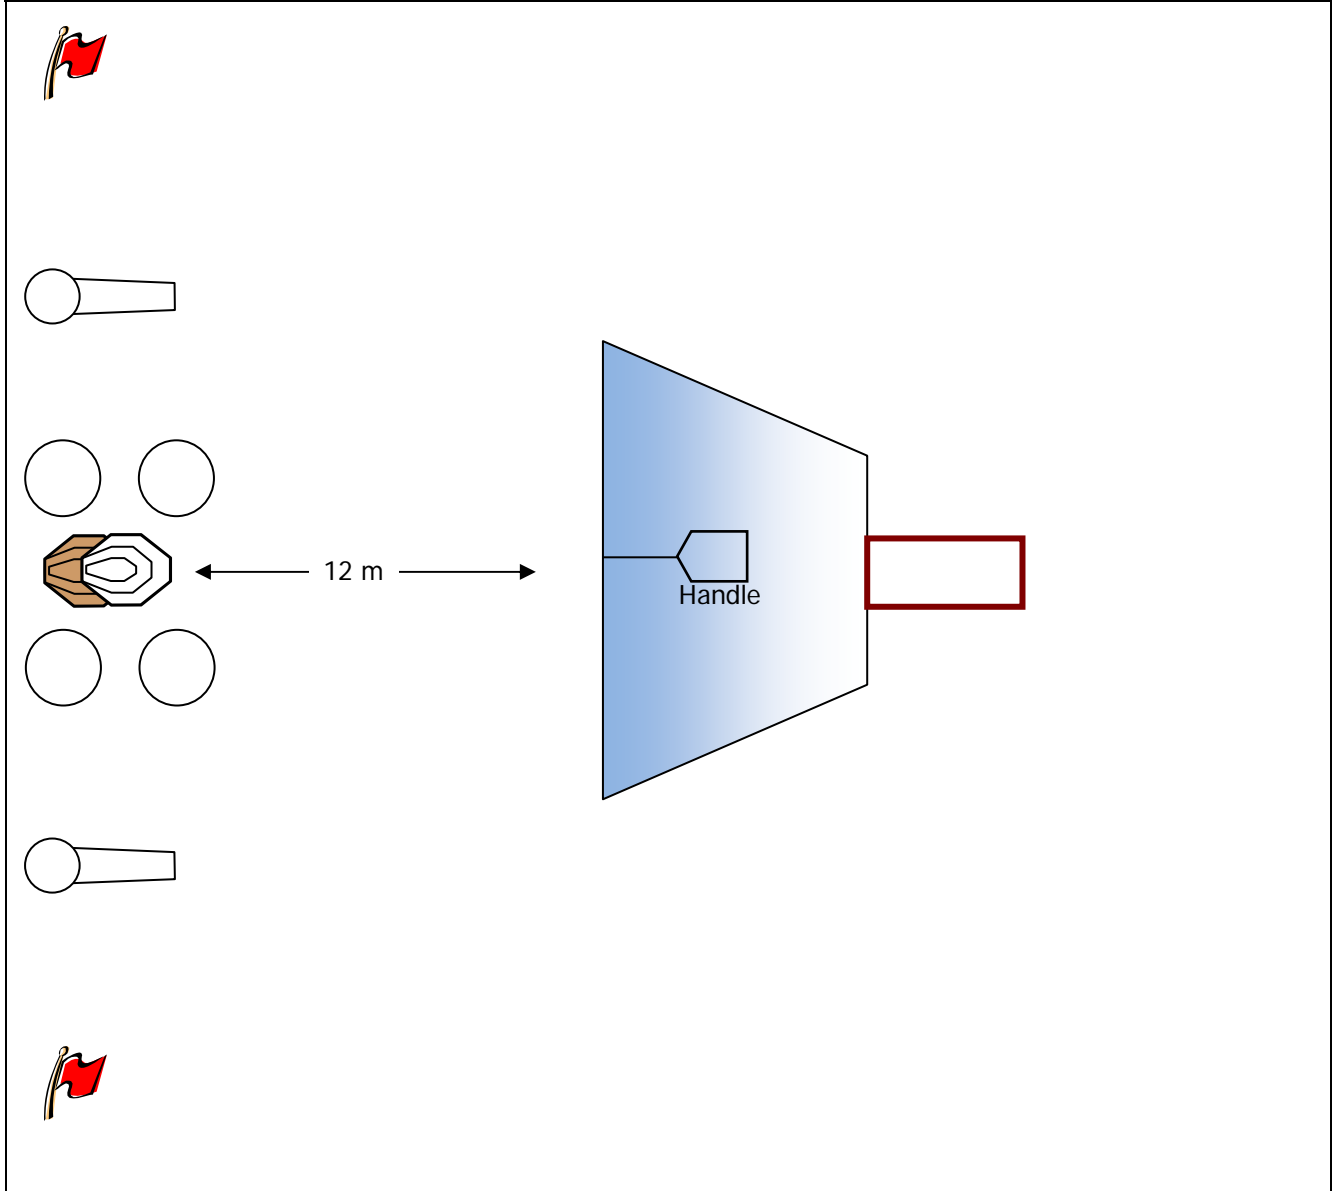

Rooster Mountain – 2008. IPSC Level III match

Stage number:	12	Location: 300 m top left	Day: Sun	Builder:
---------------	----	--------------------------	----------	----------

Scoring method:	Comstock	Distances: 3-15m
Targets:	9 classic targets, penalty targets	
Min. rounds/Max. points:	18/90	
Start position:	Standing relaxed in box facing in safe direction.	
Time starts:	Audible signal	
Time stops:	Last shot	
Penalties:	Per current edition IPSC rule book.	
Procedure:	On signal shoot targets.	
Safety angles:	Indicated by flags to the left and right of stage.	
Additional instructions:		
Non-published instructions:		
Builders:		
Rationale:		

Rooster Mountain – 2008. IPSC Level III match

Stage number:	13	Location: 200m mid left	Day: Sun	Builder:
---------------	----	-------------------------	----------	----------

Scoring method:	Comstock	Distances: 12 m
Targets:	1 classic targets, 2 classic Popper, 4 plates, penalty target	
Min. rounds/Max. points:	8/40	
Start position:	Standing relaxed in box with back to wall.	
Time starts:	Audible signal	
Time stops:	Last shot	
Penalties:	Per current edition IPSC rule book.	
Procedure:	On signal shoot targets all from within the box.	
Safety angles:	Indicated by flags to the left and right of stage.	
Additional instructions:	Box is placed so that shooter has to hold on to a handle at the end of rope in order to lean out and shoot around the wall.	
Non-published instructions:		
Builders:		
Rationale:		