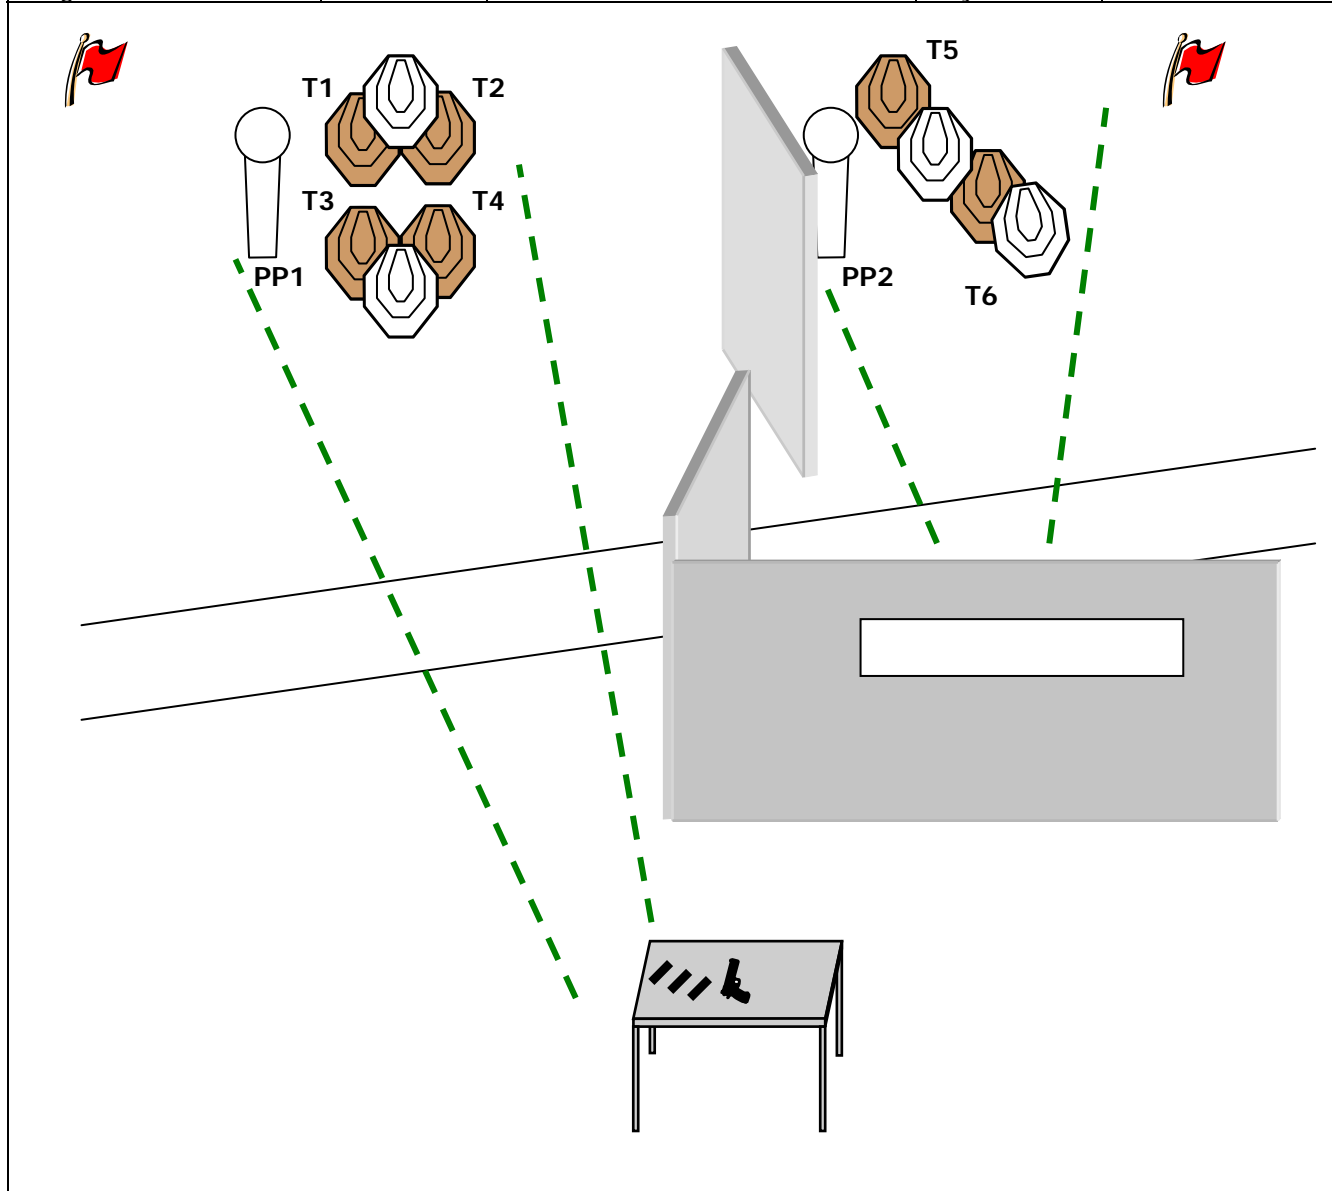

Rooster Mountain – 2008. IPSC Level III match

Scoring method:	Comstock	Distances: 1-30 m
Targets:	15 classic targets, 1 classic Popper, penalty targets	
Min. rounds/Max. points:	31/155	
Start position:	Standing relaxed in box facing in a safe direction	
Time starts:	Audible signal	
Time stops:	Last shot	
Penalties:	Per current edition IPSC rule book.	
Procedure:	On signal shoot targets. Popper safety distance is indicated by red warning line. Engaging popper after crossing red warning line will result in a DQ.	
Safety angles:	180 degrees except T14+T15 where safety flag indicate left safety angle for those target only.	
Additional instructions:		
Non-published instructions:		
Builders:		
Rationale:		

Rooster Mountain – 2008. IPSC Level III match

Stage number:	2	Location: The bend	Day: Sat	Builder:
---------------	---	--------------------	----------	----------

Scoring method:	Comstock	Distances: 15-20m
Targets:	6 classic targets, 2 classic Popper, penalty targets	
Min. rounds/Max. points:	14/70	
Start position:	Standing relaxed facing table. Gun on table, unloaded. All needed magazines on table.	
Time starts:	Audible signal	
Time stops:	Last shot	
Penalties:	Per current edition IPSC rule book.	
Procedure:	On signal shoot targets.	
Safety angles:	Indicated by flags to the left and right of stage.	
Additional instructions:	PP2 , target 5 and target 6 must be engaged through aperture	
Non-published instructions:		
Builders:		
Rationale:		