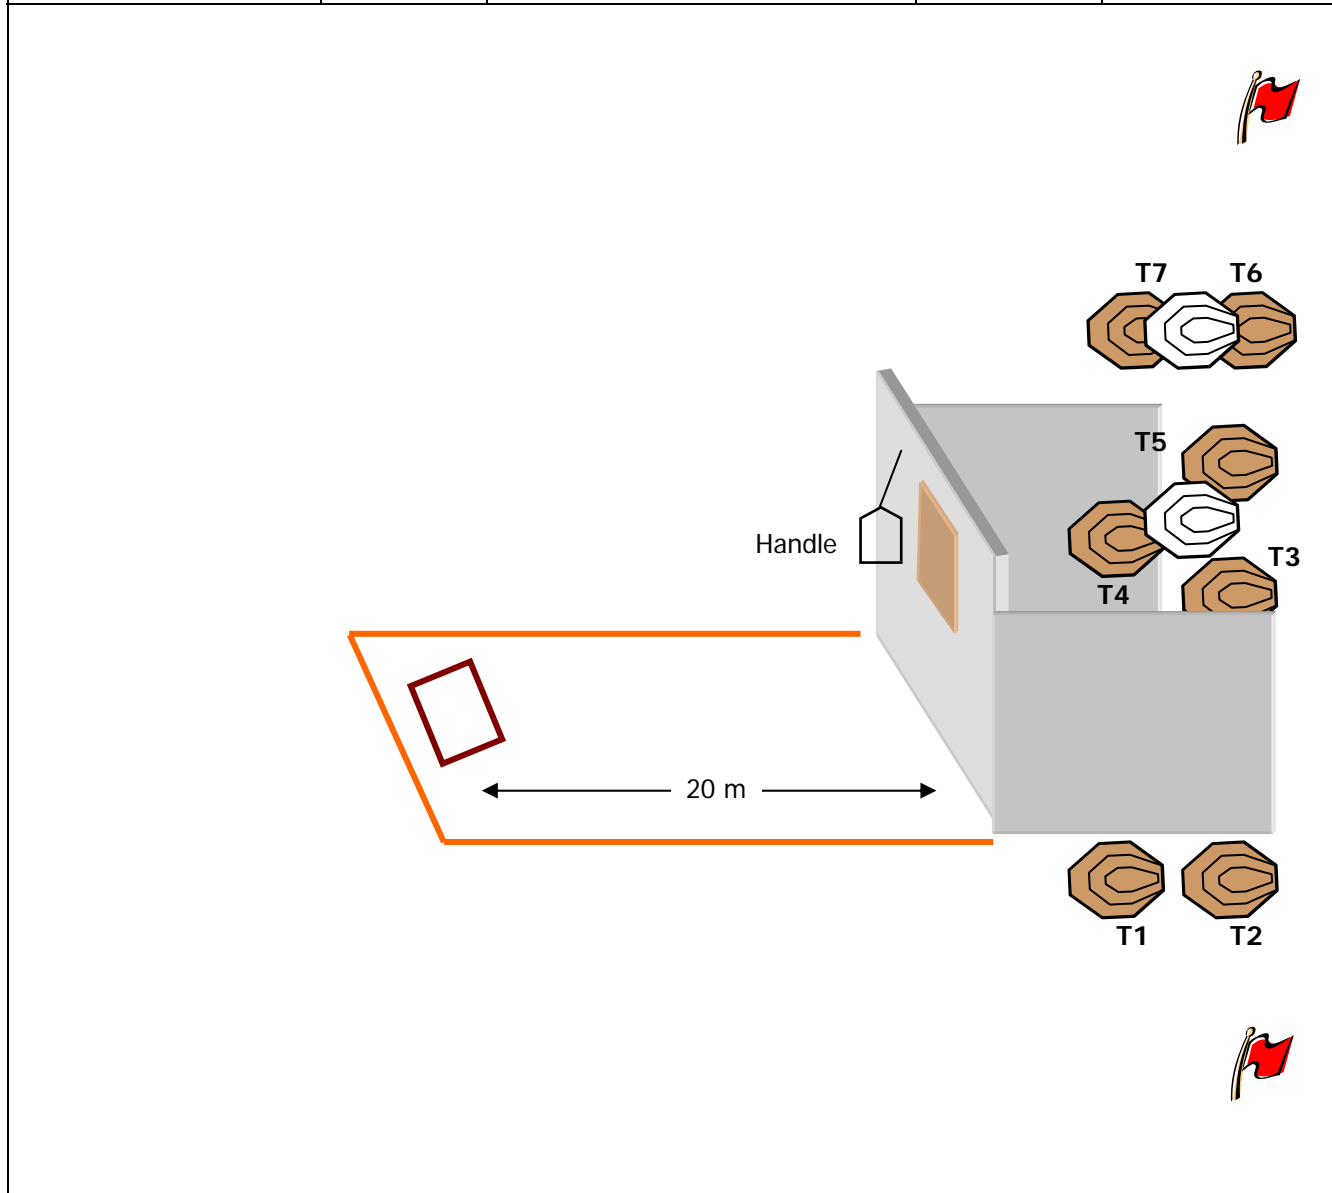

Rooster Mountain – 2008. IPSC Level III match

Stage number:	11	Location: 200 m top right	Day: Sun	Builder:

Scoring method:	Comstock	Distances: 5-20m
Targets:	7 classic targets, penalty targets	
Min. rounds/Max. points:	14/70	
Start position:	Standing relaxed in box facing in safe direction	
Time starts:	Audible signal	
Time stops:	Last shot	
Penalties:	Per current edition IPSC rule book.	
Procedure:	On signal shoot targets. T3-T5 through aperture opened by pulling the handle.	
Safety angles:	Indicated by flags to the left and right of stage.	
Additional instructions:		
Non-published instructions:		
Builders:		
Rationale: