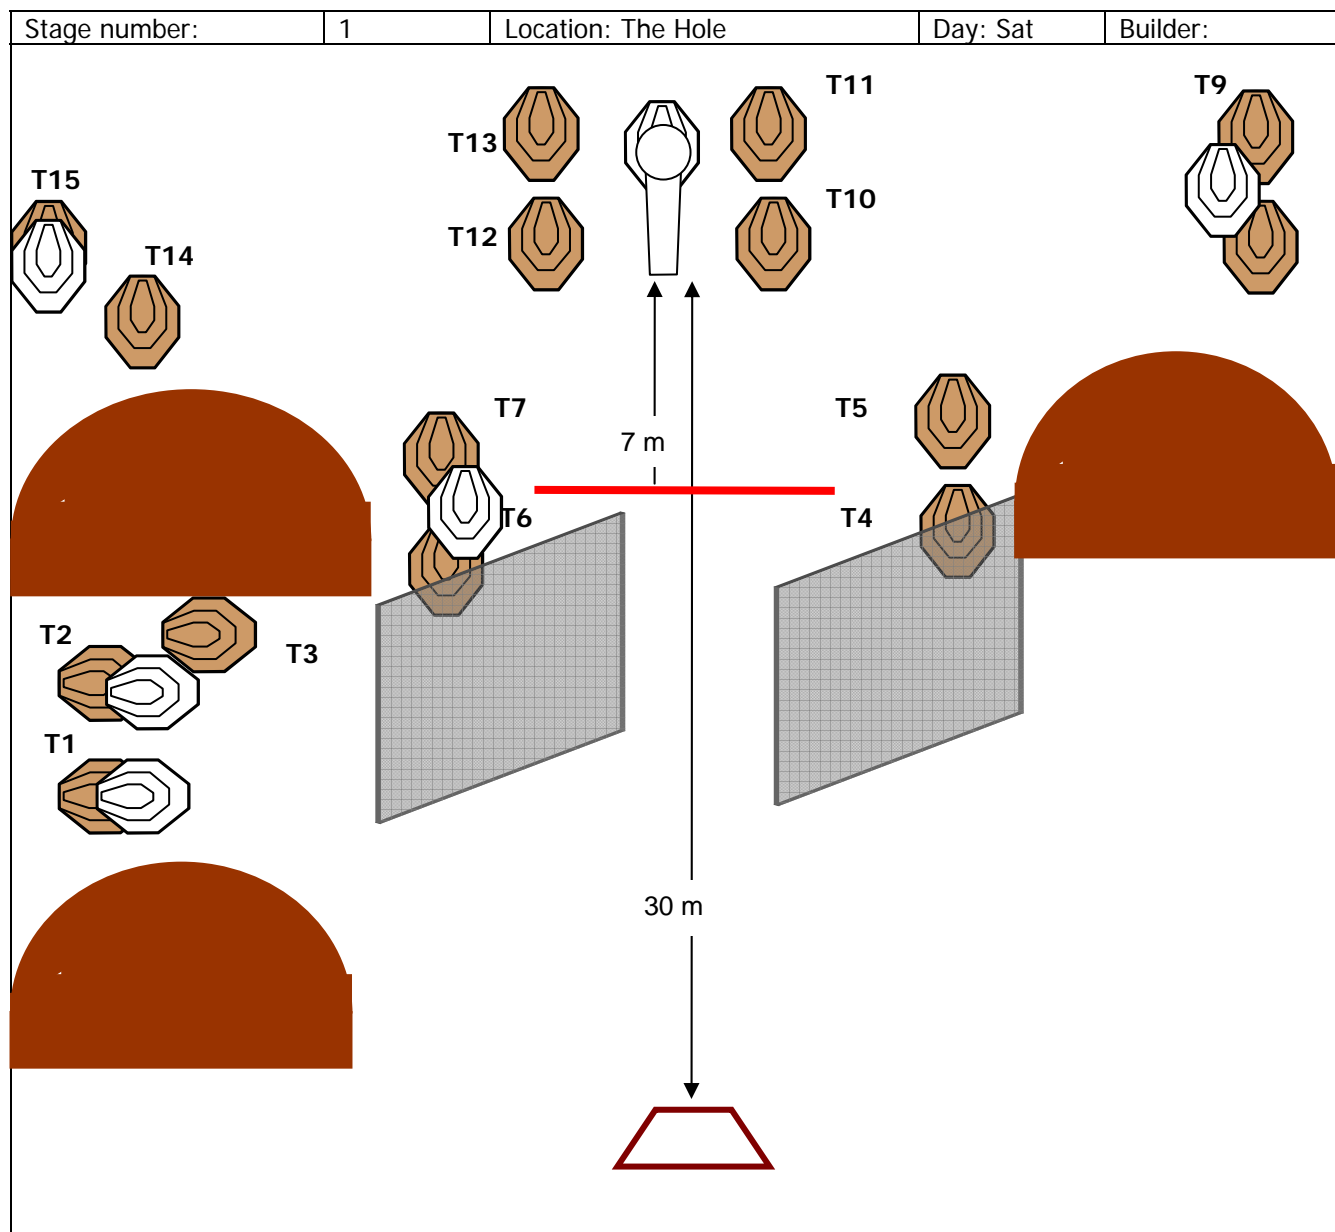

Rooster Mountain – 2008. IPSC Level III match

Scoring method:	Comstock	Distances: 1-30 m
Targets:	15 classic targets, 1 classic Popper, penalty targets	
Min. rounds/Max. points:	31/155	
Start position:	Standing relaxed in box facing in a safe direction	
Time starts:	Audible signal	
Time stops:	Last shot	
Penalties:	Per current edition IPSC rule book.	
Procedure:	On signal shoot targets. Popper safety distance is indicated by red warning line. Engaging popper after crossing red warning line will result in a DQ.	
Safety angles:	180 degrees except T14+T15 where safety flag indicate left safety angle for those target only.	
Additional instructions:		
Non-published instructions:		
Builders:		
Rationale:		

Rooster Mountain – 2008. IPSC Level III match

Stage number:	2	Location: The bend	Day: Sat	Builder:
---------------	---	--------------------	----------	----------

Scoring method:	Comstock	Distances: 15-20m
Targets:	6 classic targets, 2 classic Popper, penalty targets	
Min. rounds/Max. points:	14/70	
Start position:	Standing relaxed facing table. Gun on table, unloaded. All needed magazines on table.	
Time starts:	Audible signal	
Time stops:	Last shot	
Penalties:	Per current edition IPSC rule book.	
Procedure:	On signal shoot targets.	
Safety angles:	Indicated by flags to the left and right of stage.	
Additional instructions:	PP2 , target 5 and target 6 must be engaged through aperture	
Non-published instructions:		
Builders:		
Rationale:		