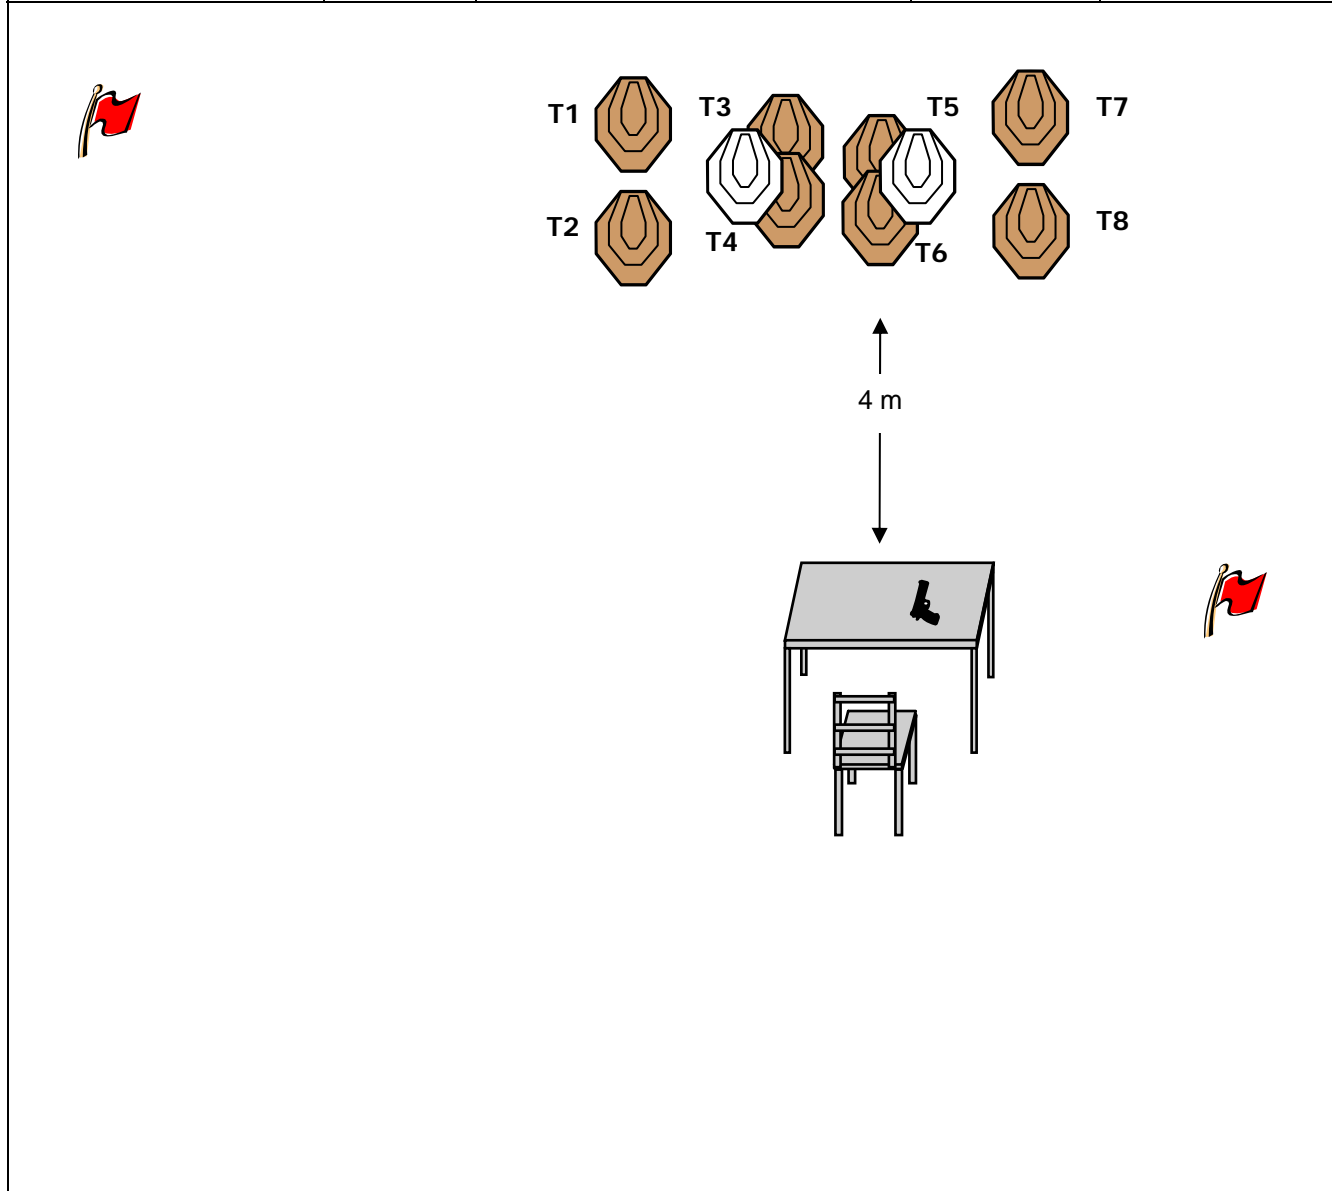

Rooster Mountain – 2008. IPSC Level III match

Stage number:	9	Location: Large pistol, right	Day: Sun	Builder:

Scoring method:	Comstock	Distances: 4 m
Targets:	8 classic targets, penalty targets	
Min. rounds/Max. points:	8/40	
Start position:	Sitting on chair, hands on knees. All magazines in belt. Gun on table loaded and ready.	
Time starts:	Self start. P/T Targets turn to become visible 1,8 sec. after gun is lifted off the table.	
Time stops:	At the last shot	
Penalties:	Per current edition IPSC rule book.	
Procedure:	Shoot targets.	
Safety angles:	Indicated by flags to the left and right of stage.	
Additional instructions:		
Non-published instructions:		
Builders:		
Rationale: