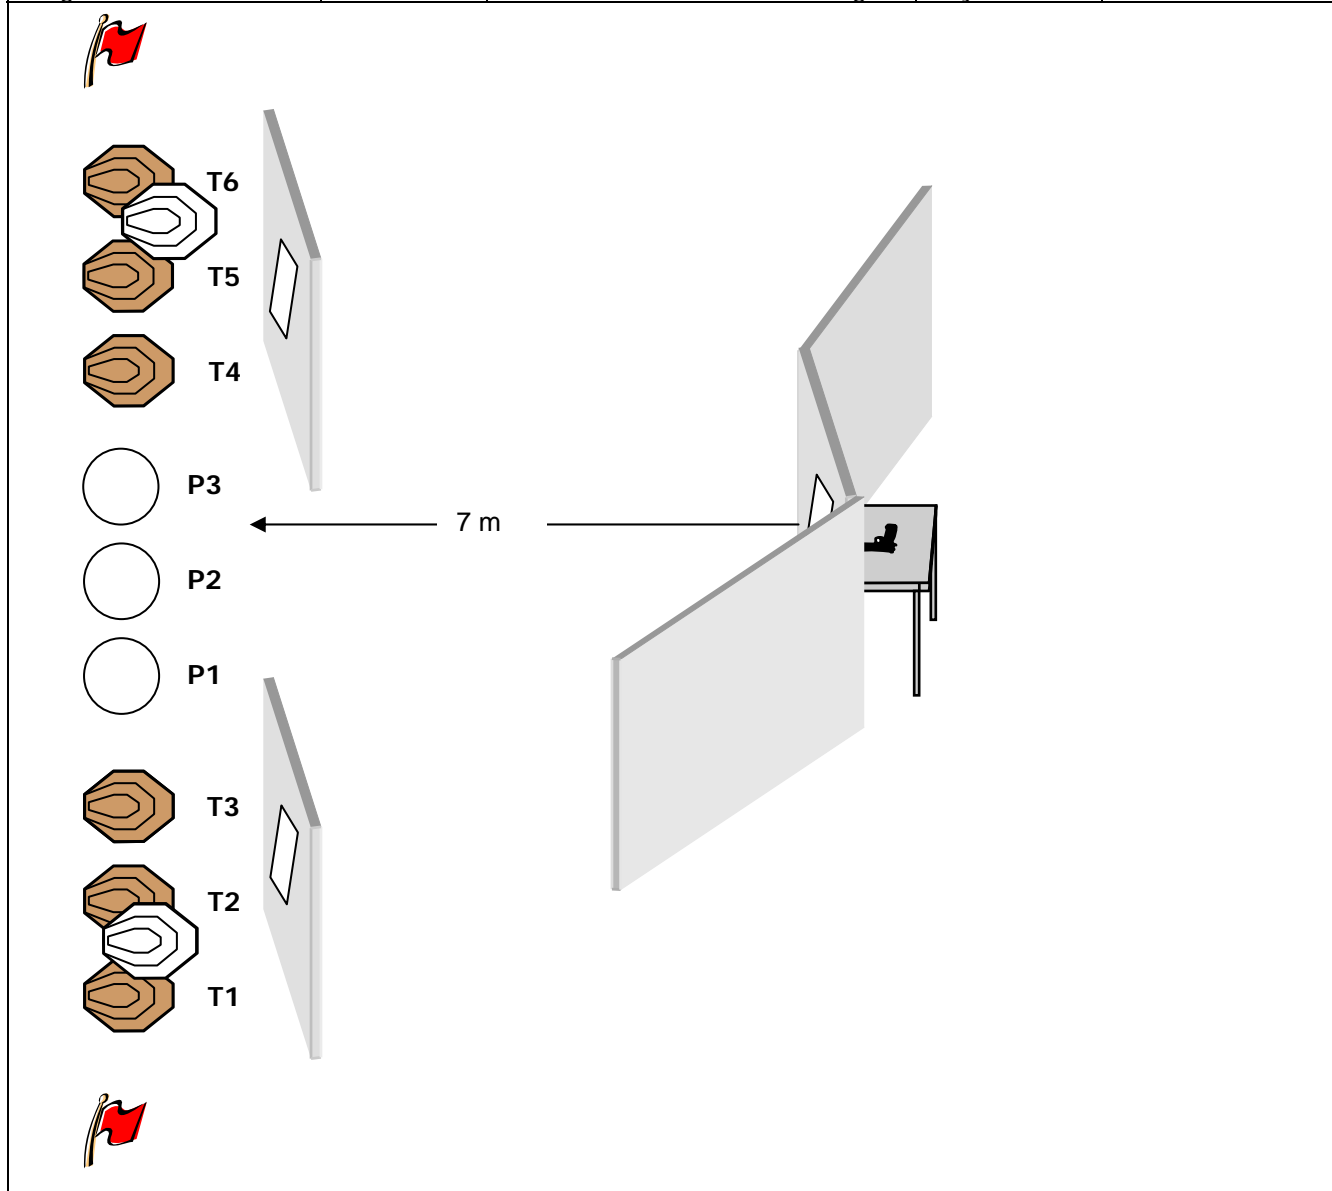

Rooster Mountain – 2008. IPSC Level III match

Stage number:	6	Location: 200 m bottom left	Day: Sat	Builder:
---------------	---	-----------------------------	----------	----------

Scoring method:	Comstock	Distances: 3-40m
Targets:	9 classic targets, 3 Poppers, penalty targets	
Min. rounds/Max. points:	21/105	
Start position:	Standing relaxed in box facing in safe direction.	
Time starts:	Audible signal	
Time stops:	Last shot	
Penalties:	Per current edition IPSC rule book.	
Procedure:	On signal shoot targets.	
Safety angles:	Indicated by flags to the left and right of stage.	
Additional instructions:		
Non-published instructions:		
Builders:		
Rationale:		

Rooster Mountain – 2008. IPSC Level III match

Stage number:	7	Location: Left mid, 300 m range	Day: Sat	Builder:
---------------	---	---------------------------------	----------	----------

Scoring method:	Comstock	Distances: 4-15 m
Targets:	3 plates, 6 classic targets	
Min. rounds/Max. points:	15/75	
Start position:	Sitting on chair, gun with magazine inserted, chamber empty	
Time starts:	Audible signal	
Time stops:	Last shot	
Penalties:	Per current edition IPSC rule book.	
Procedure:	On signal shoot targets. T1-T3 and T4-T6 must be engaged through apertures.	
Safety angles:	Indicated by flags to the left and right of stage.	
Additional instructions:	Note that the plates P1 to P3 must be engaged from behind the barriers through the aperture. Engaging them from any other position will result in a DQ.	
Non-published instructions:		
Builders:		
Rationale:		