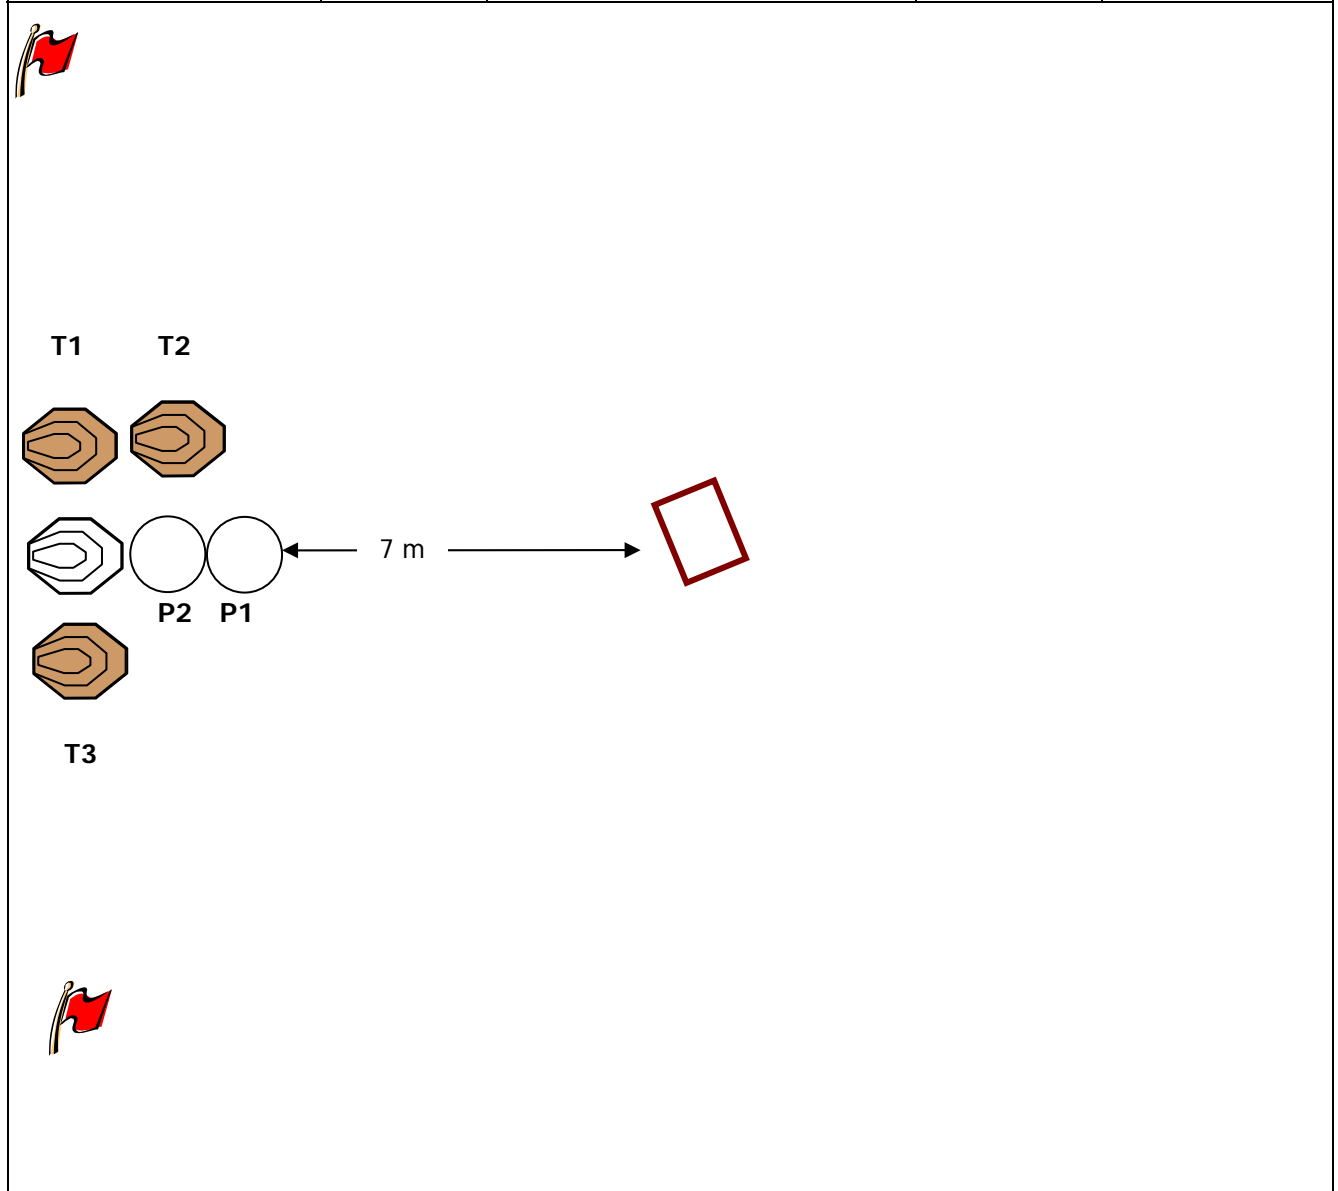

Rooster Mountain – 2008. IPSC Level III match

Stage number:	5	Location: 200 m top left	Day: Sat	Builder:

Scoring method:	Comstock	Distances: 7 m
Targets:	3 classic targets, 2 plates, P/T	
Min. rounds/Max. points:	8/40	
Start position:	Standing relaxed in box facing in safe direction	
Time starts:	Audible signal	
Time stops:	Last shot	
Penalties:	Per current edition IPSC rule book.	
Procedure:	On signal shoot targets.	
Safety angles:	Indicated by flags to the left and right of stage.	
Additional instructions:		
Non-published instructions:		
Builders:		
Rationale: