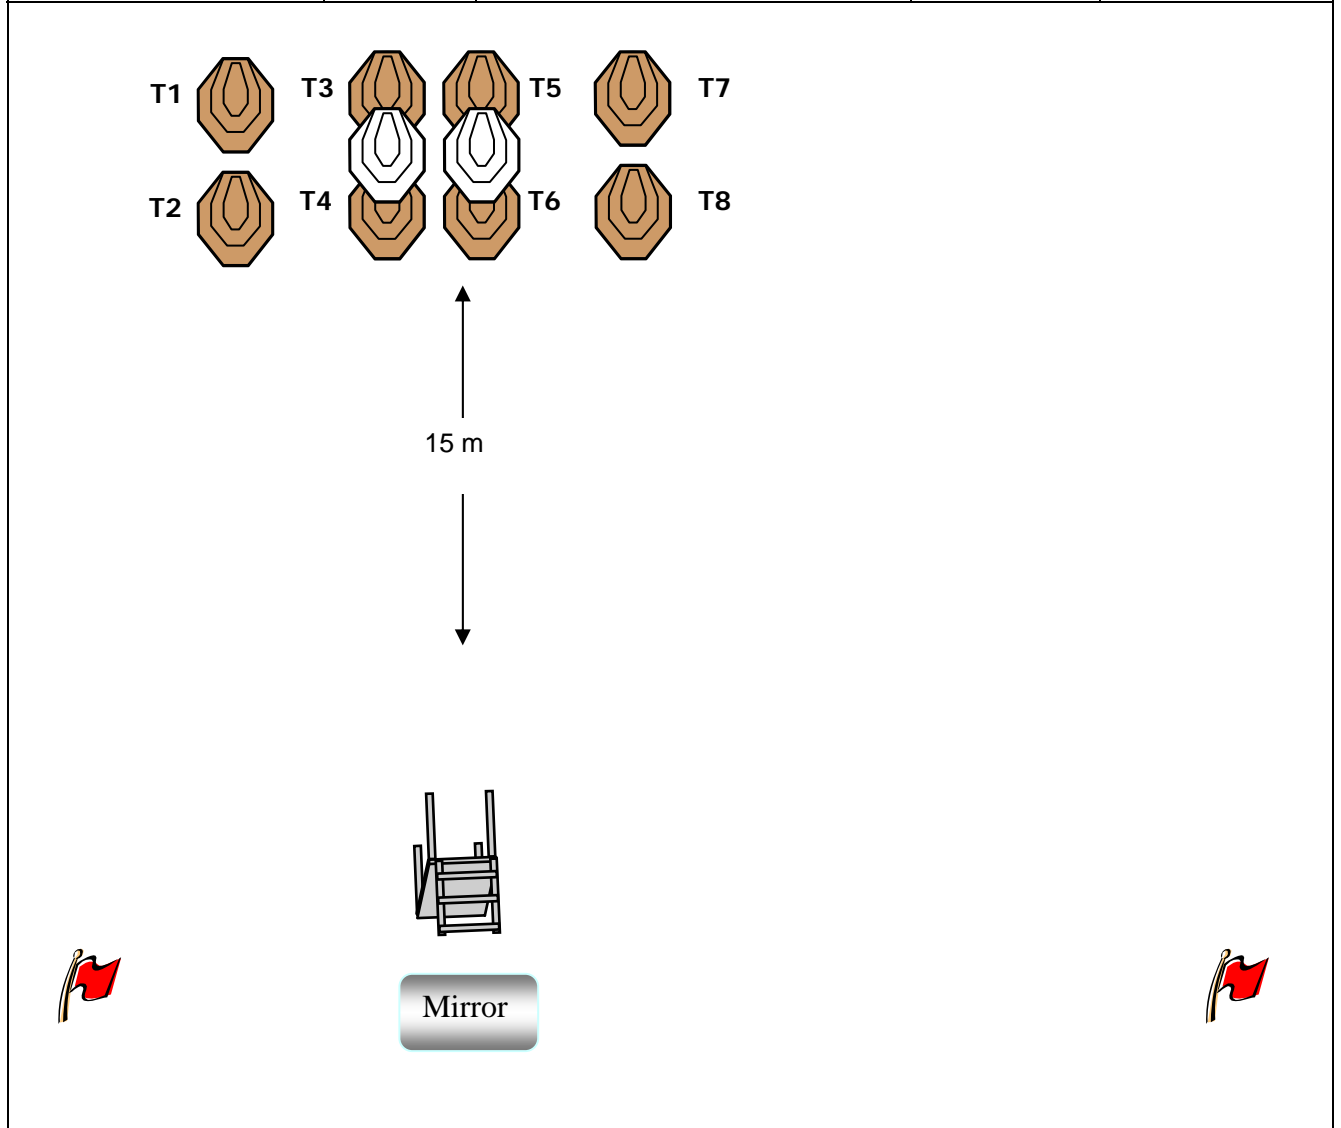

Rooster Mountain – 2008. IPSC Level III match

Stage number:	2	Location: The bend	Day: Sat	Builder:
---------------	---	--------------------	----------	----------

Scoring method:	Comstock	Distances: 15-20m
Targets:	6 classic targets, 2 classic Popper, penalty targets	
Min. rounds/Max. points:	14/70	
Start position:	Standing relaxed facing table. Gun on table, unloaded. All needed magazines on table.	
Time starts:	Audible signal	
Time stops:	Last shot	
Penalties:	Per current edition IPSC rule book.	
Procedure:	On signal shoot targets.	
Safety angles:	Indicated by flags to the left and right of stage.	
Additional instructions:	PP2 , target 5 and target 6 must be engaged through aperture	
Non-published instructions:		
Builders:		
Rationale:		

Rooster Mountain – 2008. IPSC Level III match

Stage number:	3	Location: Large pistol range, right	Day: Sat	Builder:
---------------	---	-------------------------------------	----------	----------

Scoring method:	Fixed time	Distances: 15m
Targets:	8 classic targets, penalty targets	
Min. rounds/Max. points:	8/40	
Start position:	Sitting on chair with back to targets, hands on knees	
Time starts:	Targets turn (no audible signal) – turning targets can be seen in mirror.	
Time stops:	Targets turn	
Penalties:	Per current edition IPSC rule book.	
Procedure:	On signal shoot targets. Targets disappear after 6 sec.	
Safety angles:	Indicated by flags to the left and right of stage.	
Additional instructions:		
Non-published instructions:		
Builders:		
Rationale:		