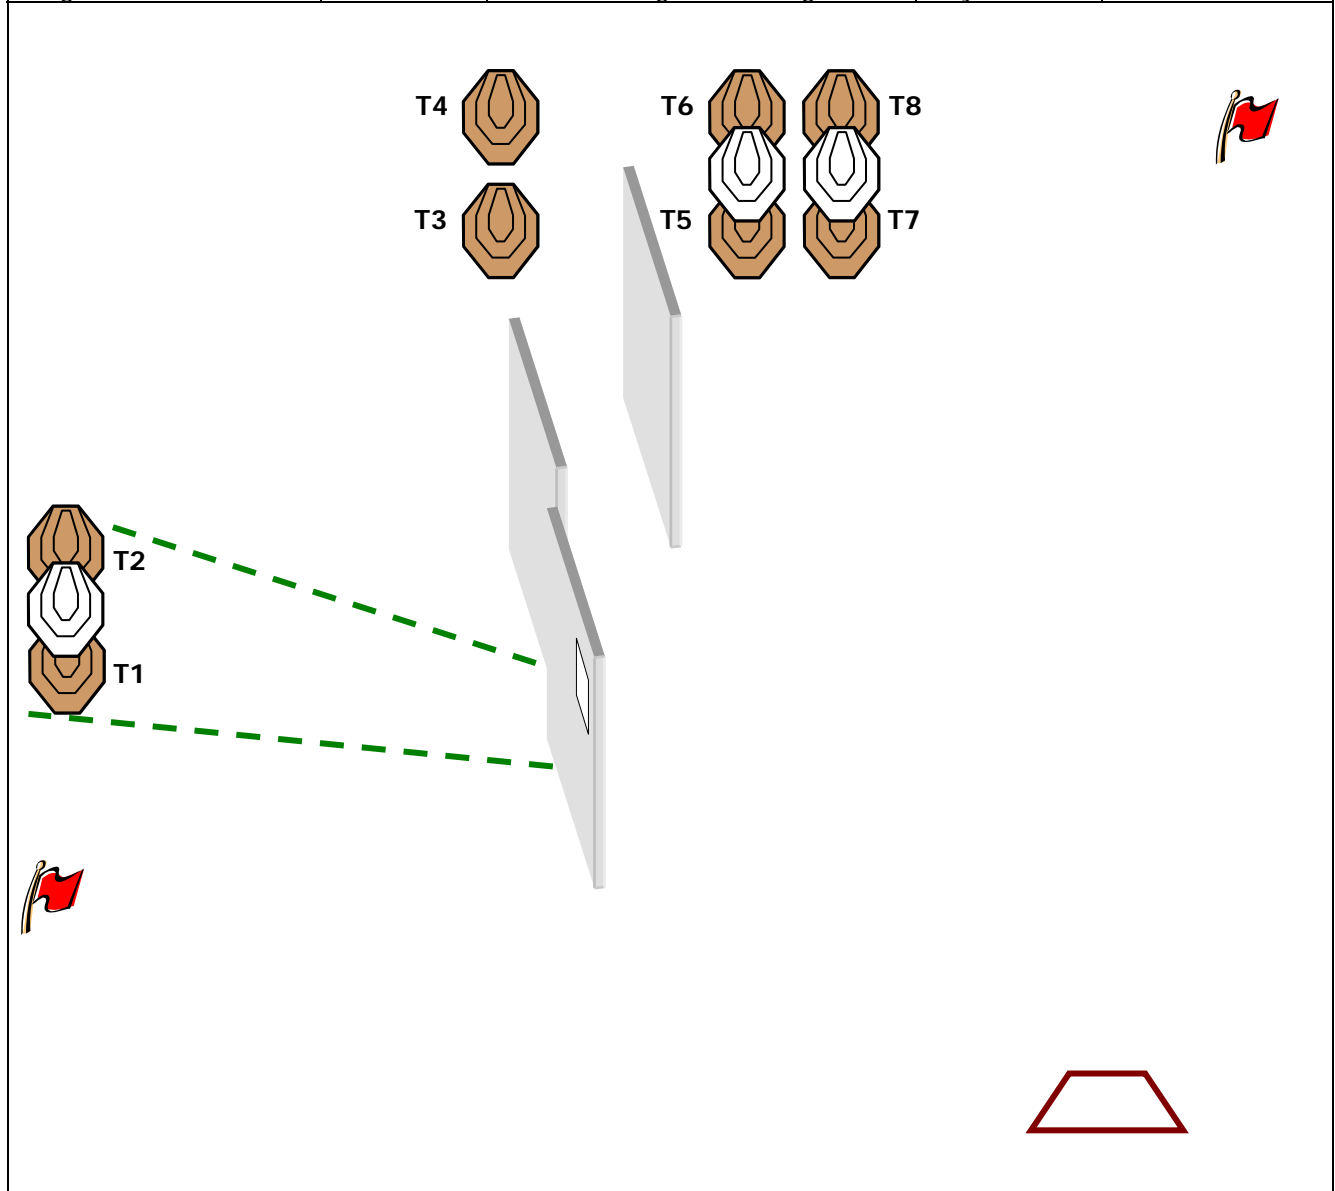

Rooster Mountain – 2008. IPSC Level III match

Stage number:	7	Location: Left mid, 300 m range	Day: Sat	Builder:
---------------	---	---------------------------------	----------	----------

Scoring method:	Comstock	Distances: 4-15 m
Targets:	3 plates, 6 classic targets	
Min. rounds/Max. points:	15/75	
Start position:	Sitting on chair, gun with magazine inserted, chamber empty	
Time starts:	Audible signal	
Time stops:	Last shot	
Penalties:	Per current edition IPSC rule book.	
Procedure:	On signal shoot targets. T1-T3 and T4-T6 must be engaged through apertures.	
Safety angles:	Indicated by flags to the left and right of stage.	
Additional instructions:	Note that the plates P1 to P3 must be engaged from behind the barriers through the aperture. Engaging them from any other position will result in a DQ.	
Non-published instructions:		
Builders:		
Rationale:		

Rooster Mountain – 2008. IPSC Level III match

Stage number: 8 | Location: Large Pistol range - left | Day: Sun | Builder:

Scoring method:	Comstock Distances: 5-25m
Targets:	8 classic targets, penalty targets Targets T3/T4, T5/T6, are pairs of turning targets with start position edge on to shooter, while turning targets T7, T8 are facing the shooter at start. Target groups alternate between edge on and face on every 3 secs. (3 sec. edge on/3 sec. front)
Min. rounds/Max. points:	16/80
Start position:	Standing relaxed in box facing in safe direction
Time starts:	Audible signal
Time stops:	Last shot
Penalties:	Per current edition IPSC rule book.
Procedure:	On signal shooter activates turning targets and shoots targets.
Safety angles:	Indicated by flags to the left and right of stage.
Additional instructions:	
Non-published instructions:	
Builders:	
Rationale:	