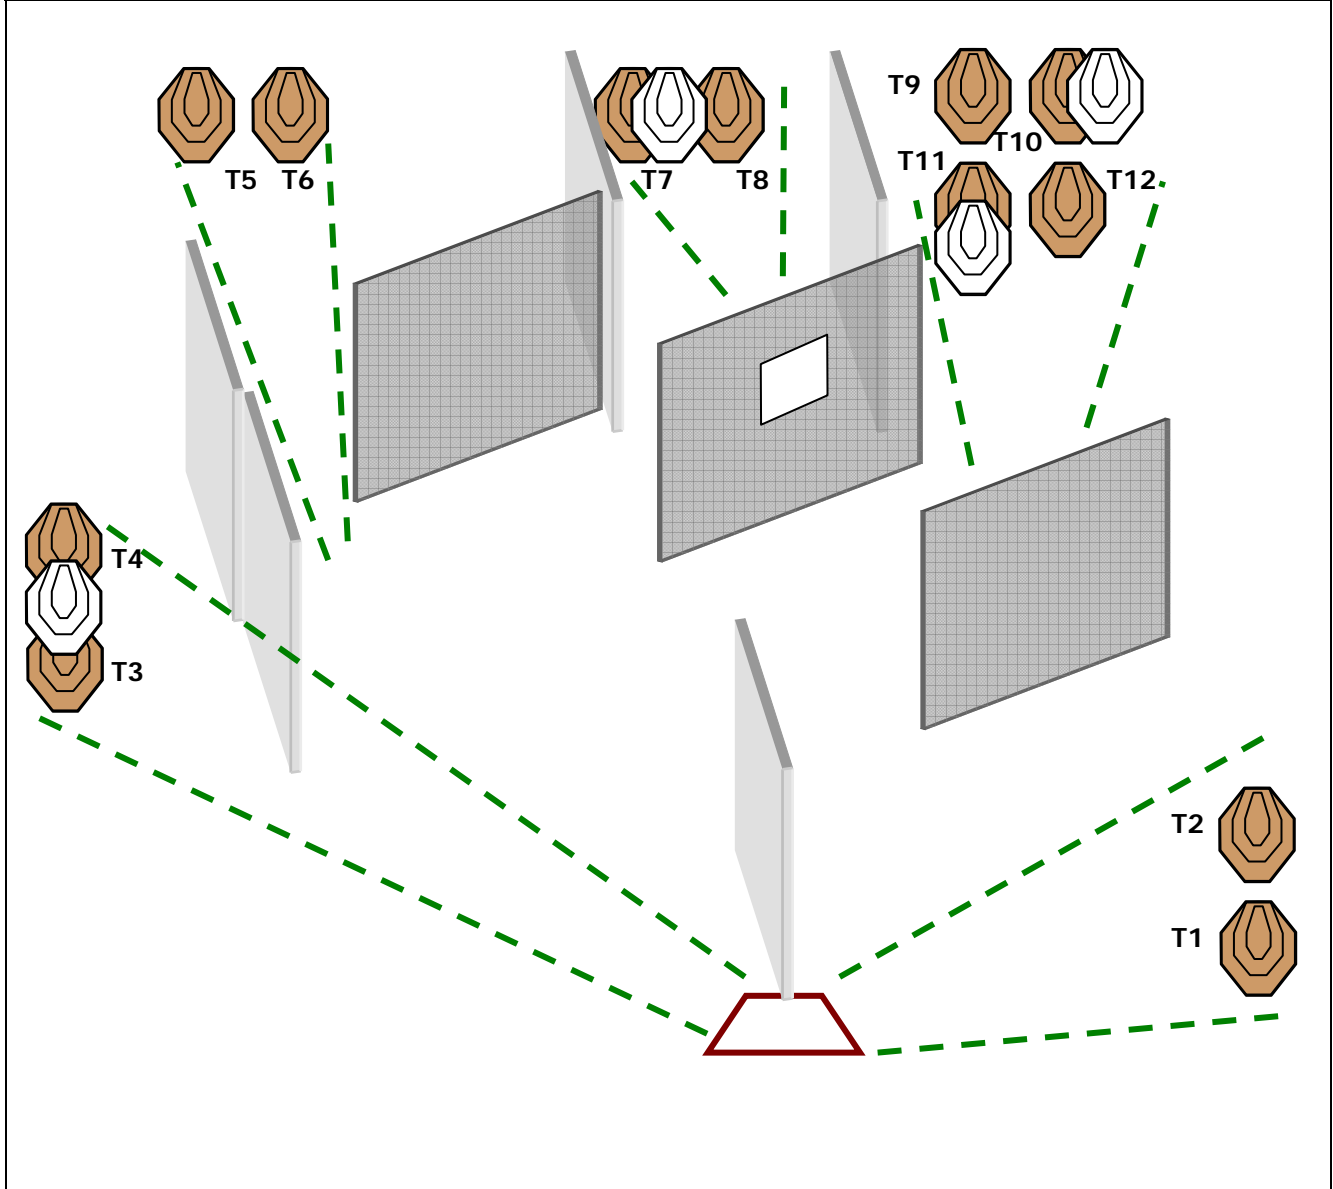

Rooster Mountain – 2008. IPSC Level III match

Stage number:	3	Location: Large pistol range, right	Day: Sat	Builder:
---------------	---	-------------------------------------	----------	----------

Scoring method:	Fixed time	Distances: 15m
Targets:	8 classic targets, penalty targets	
Min. rounds/Max. points:	8/40	
Start position:	Sitting on chair with back to targets, hands on knees	
Time starts:	Targets turn (no audible signal) – turning targets can be seen in mirror.	
Time stops:	Targets turn	
Penalties:	Per current edition IPSC rule book.	
Procedure:	On signal shoot targets. Targets disappear after 6 sec.	
Safety angles:	Indicated by flags to the left and right of stage.	
Additional instructions:		
Non-published instructions:		
Builders:		
Rationale:		

Rooster Mountain – 2008. IPSC Level III match

Stage number: 4 | Location: Small Pistol range | Day: Sat | Builder:

Scoring method:	Comstock	Distances: 3 – 25 m
Targets:	12 classic targets, penalty targets	
Min. rounds/Max. points:	24/120	
Start position:	Standing relaxed in box facing in a safe direction	
Time starts:	Audible signal	
Time stops:	Last shot	
Penalties:	Per current edition IPSC rule book.	
Procedure:	On signal shoot targets.	
Safety angles:	180 degrees	
Additional instructions:		
Non-published instructions:		
Builders:		
Rationale:		