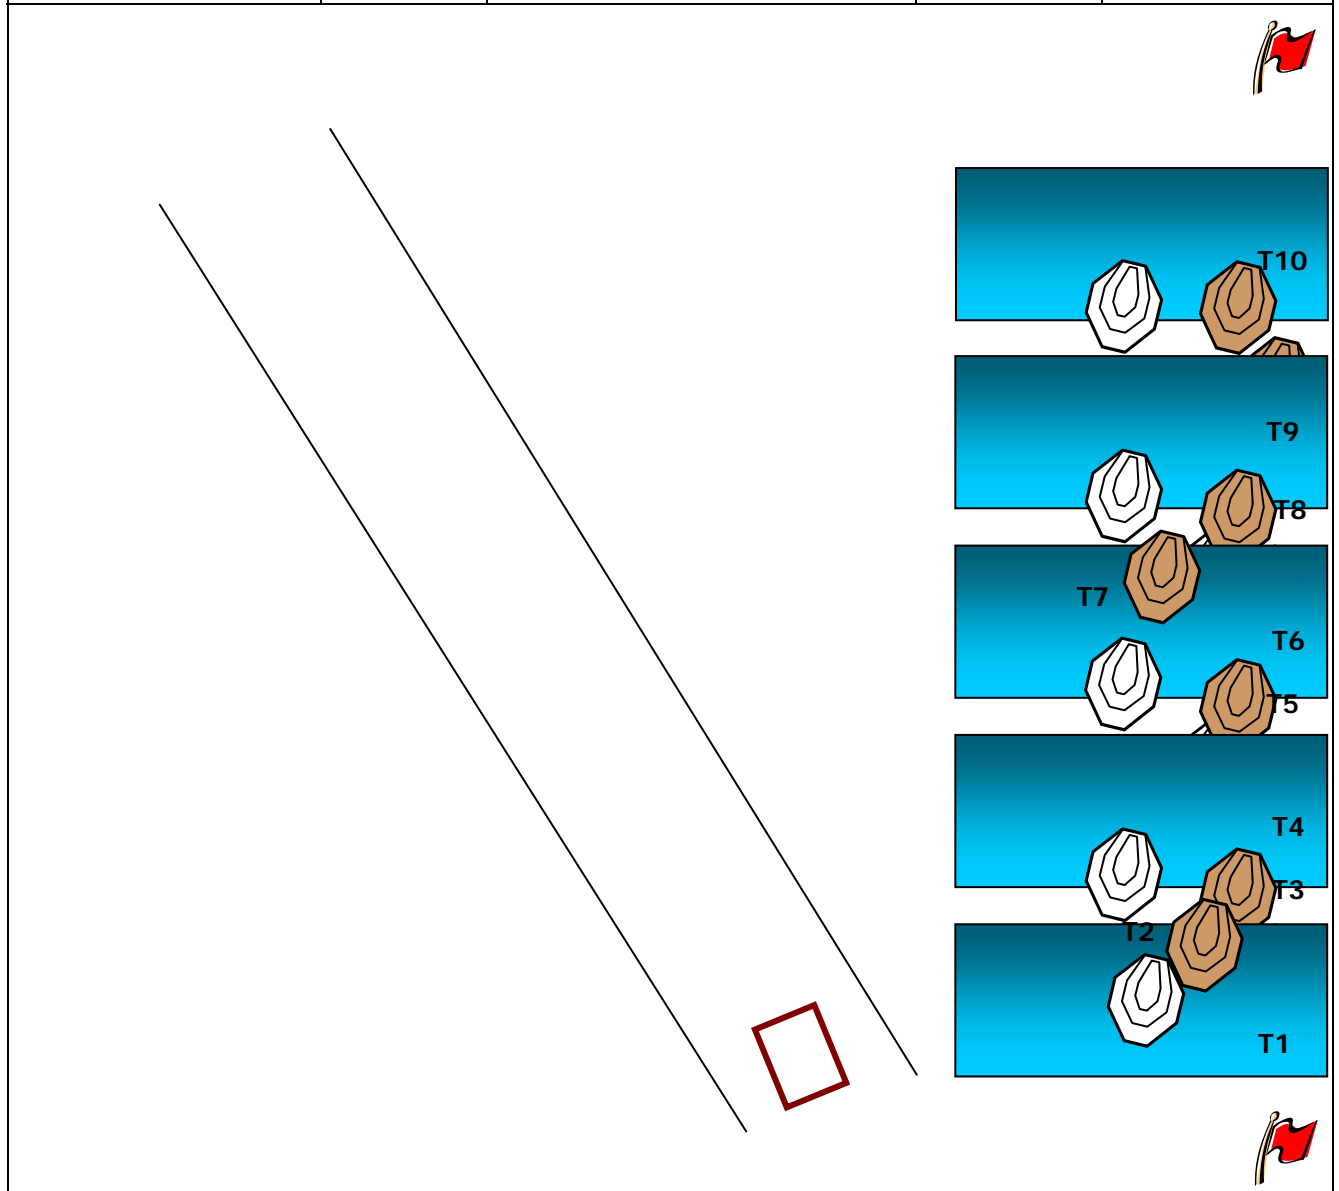

Rooster Mountain – 2008. IPSC Level III match

Stage number:	10	Location: 200 m bottom right	Day: Sun	Builder:

Scoring method:	Comstock	Distances: 3 m – 15 m
Targets:	10 classic targets, penalty targets	
Min. rounds/Max. points:	20/100	
Start position:	Standing relaxed in box facing in safe direction.	
Time starts:	Audible signal	
Time stops:	Last shot	
Penalties:	Per current edition IPSC rule book.	
Procedure:	On signal shoot targets.	
Safety angles:	Indicated by flags to the left and right of stage.	
Additional instructions:		
Non-published instructions:		
Builders:		
Rationale: