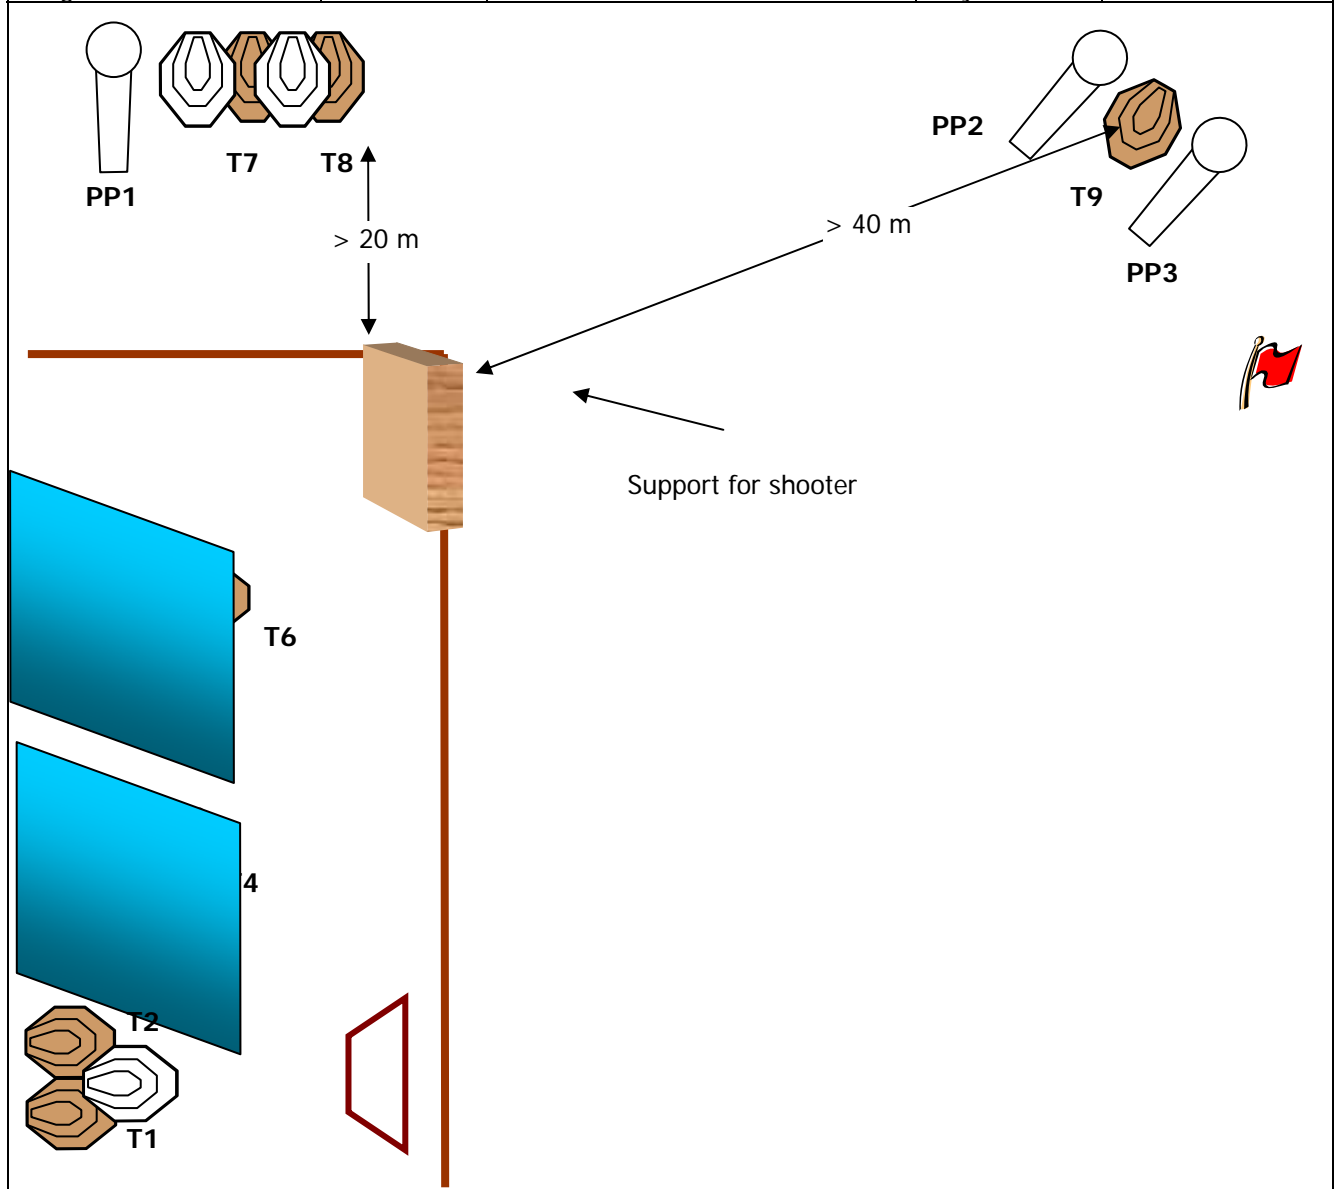

Rooster Mountain – 2008. IPSC Level III match

Stage number:	5	Location: 200 m top left	Day: Sat	Builder:
---------------	---	--------------------------	----------	----------

Scoring method:	Comstock	Distances: 7 m
Targets:	3 classic targets, 2 plates, P/T	
Min. rounds/Max. points:	8/40	
Start position:	Standing relaxed in box facing in safe direction	
Time starts:	Audible signal	
Time stops:	Last shot	
Penalties:	Per current edition IPSC rule book.	
Procedure:	On signal shoot targets.	
Safety angles:	Indicated by flags to the left and right of stage.	
Additional instructions:		
Non-published instructions:		
Builders:		
Rationale:		

Rooster Mountain – 2008. IPSC Level III match

Stage number:	6	Location: 200 m bottom left	Day: Sat	Builder:
---------------	---	-----------------------------	----------	----------

Scoring method:	Comstock	Distances: 3-40m
Targets:	9 classic targets, 3 Poppers, penalty targets	
Min. rounds/Max. points:	21/105	
Start position:	Standing relaxed in box facing in safe direction.	
Time starts:	Audible signal	
Time stops:	Last shot	
Penalties:	Per current edition IPSC rule book.	
Procedure:	On signal shoot targets.	
Safety angles:	Indicated by flags to the left and right of stage.	
Additional instructions:		
Non-published instructions:		
Builders:		
Rationale:		