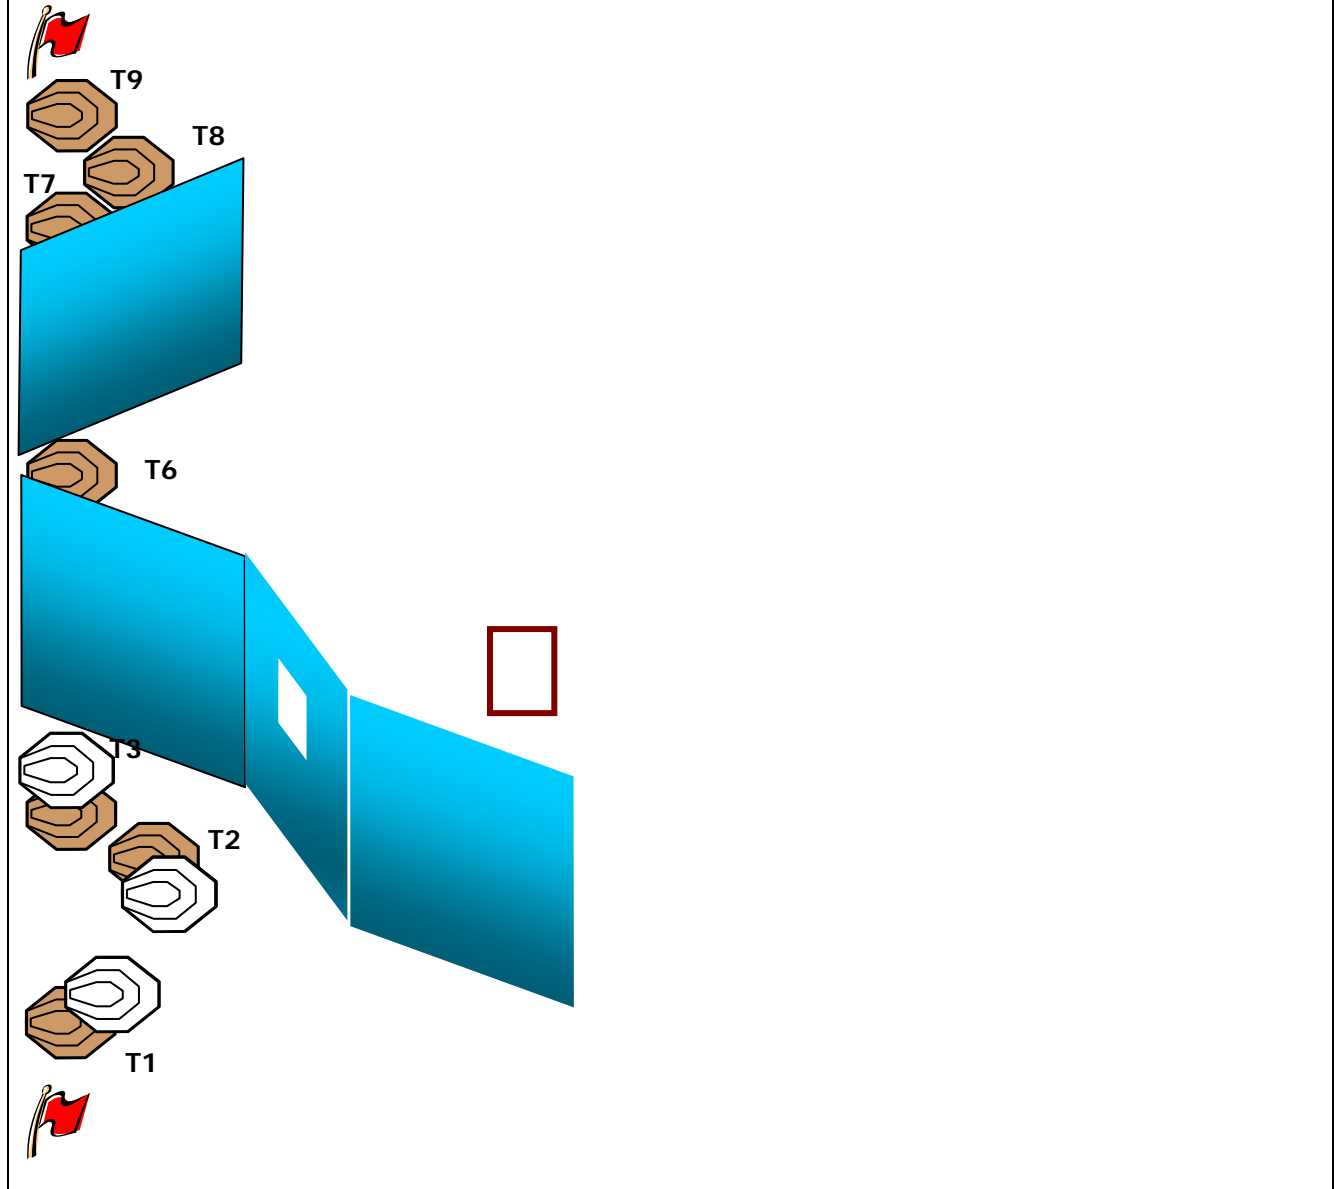

Rooster Mountain – 2008. IPSC Level III match

Stage number:	12	Location: 300 m top left	Day: Sun	Builder:

Scoring method:	Comstock	Distances: 3-15m
Targets:	9 classic targets, penalty targets	
Min. rounds/Max. points:	18/90	
Start position:	Standing relaxed in box facing in safe direction.	
Time starts:	Audible signal	
Time stops:	Last shot	
Penalties:	Per current edition IPSC rule book.	
Procedure:	On signal shoot targets.	
Safety angles:	Indicated by flags to the left and right of stage.	
Additional instructions:		
Non-published instructions:		
Builders:		
Rationale: