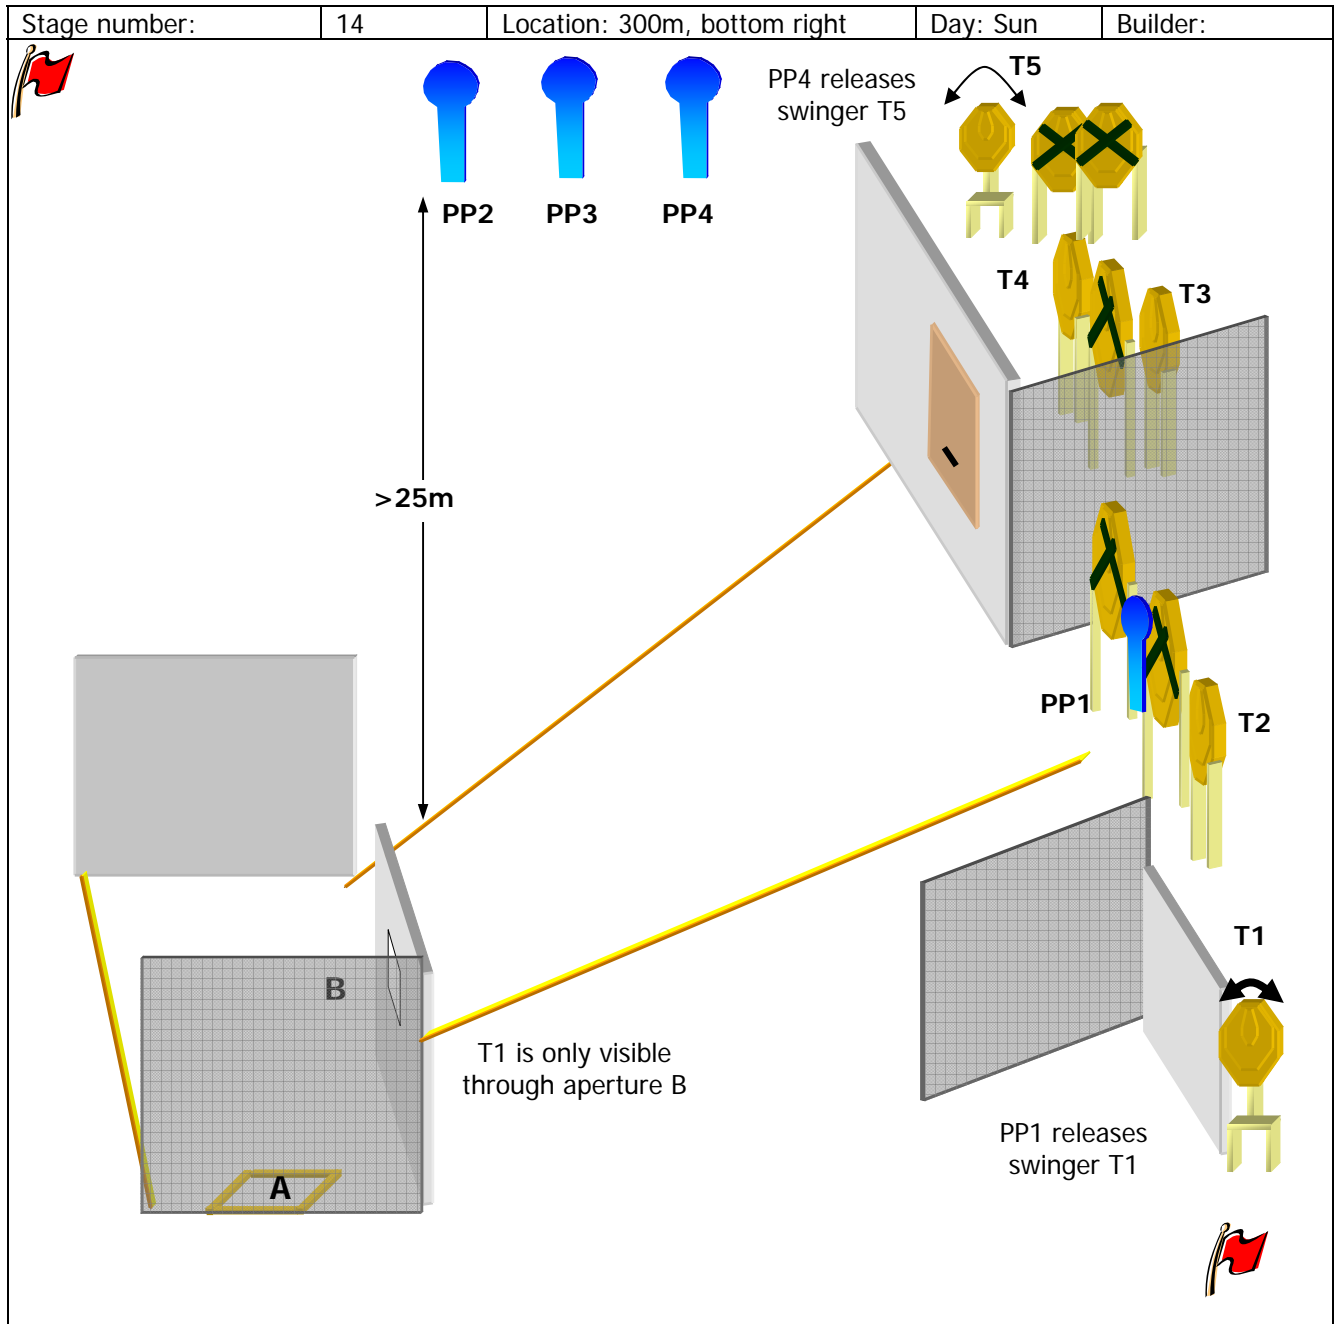

Rooster Mountain – 2008. IPSC Level III match

Scoring method:	Comstock	Distances: 1 – >25 meters
Targets:	5 classic targets, 4 classic Popper, penalty targets	
Min. rounds/Max. points:	14/70	
Start position:	In box A	
Time starts:	Audible signal	
Time stops:	Last shot	
Penalties:	Per current edition IPSC rule book.	
Procedure:	On signal shoot targets.	
Safety angles:	Indicated by flags to the left and right of stage.	
Additional instructions:		
Non-published instructions:		
Builders:		
Rationale: